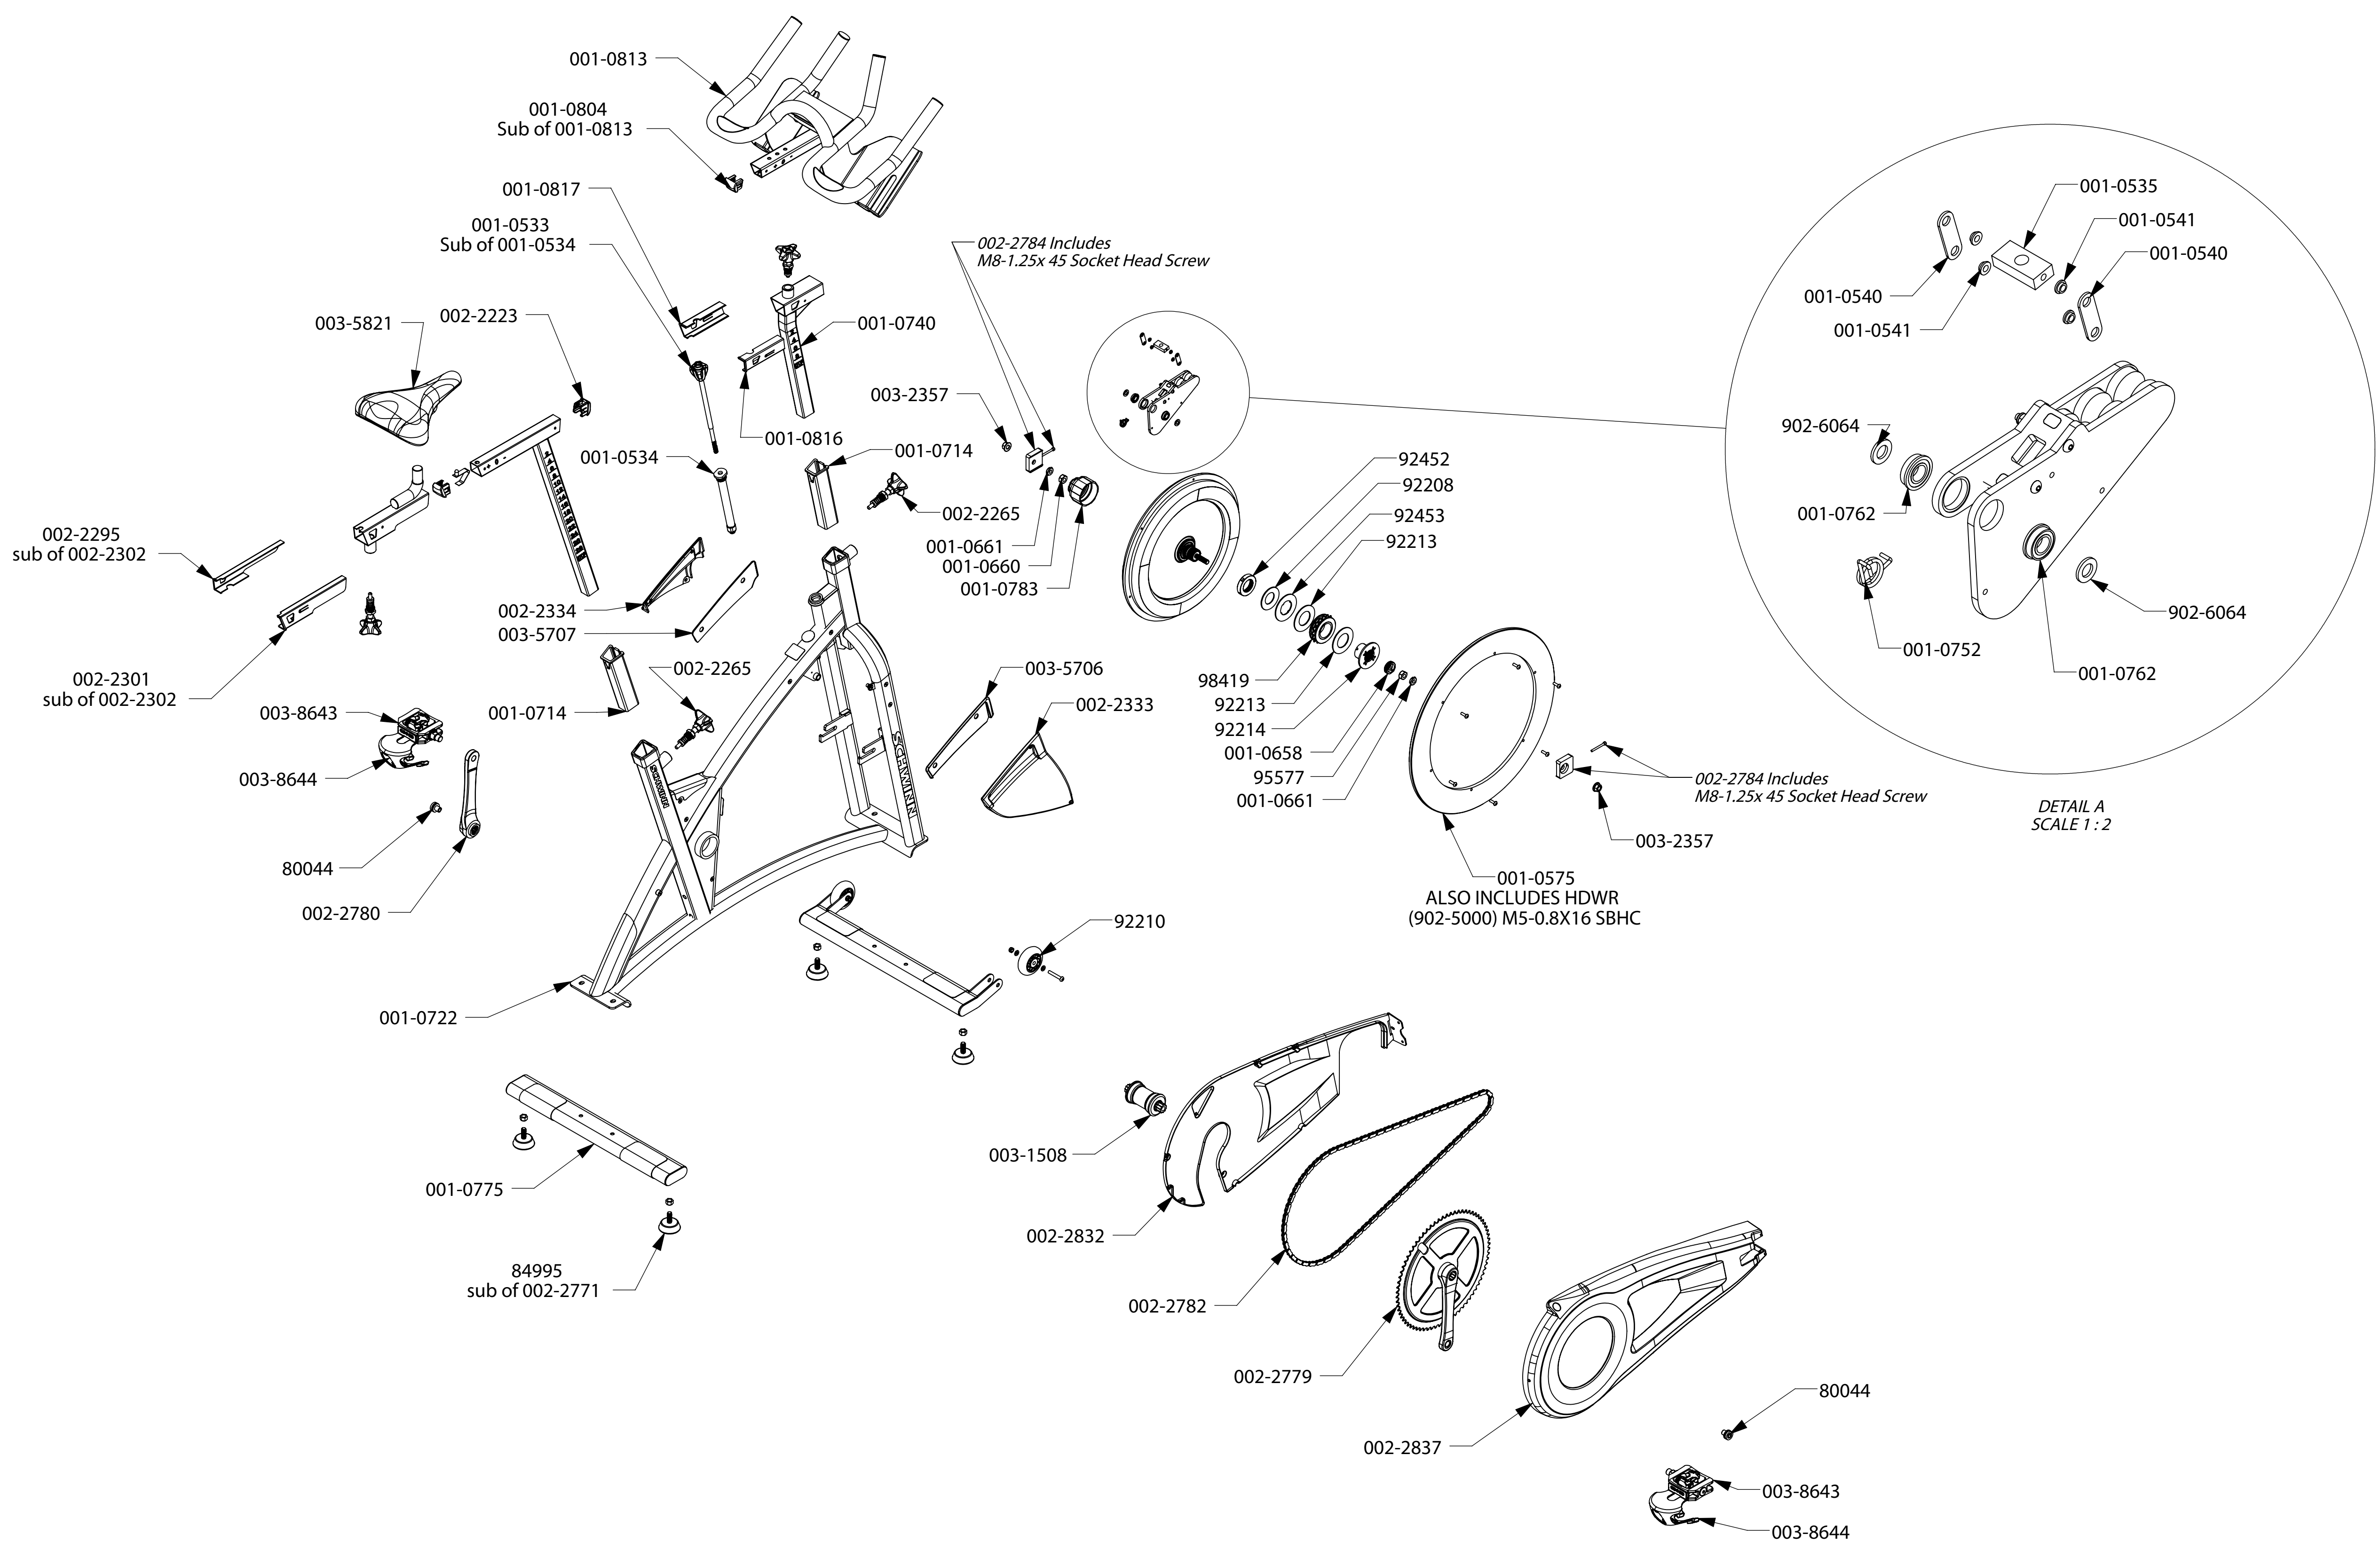

001-0600 WBOM

DETAIL A
SCALE 1 : 2

DESIGNED	J.WATT	TITLE	IC BIKE, STEEL FRAME, LVL-2 SPORT
DRAWN	C. WISHON	SIZE	D
DATE	01/28/2010	PART NO.	001-0600 WBOM
ALL APPLICABLE NAUTILUS STANDARDS AND SPECIFICATIONS APPLY.		REV.	B
SCALE: 1:8		SHEET 1 OF 1	